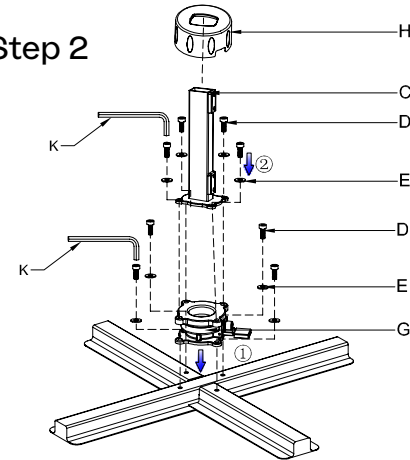

Parts & Tools

PART	QTY	PICTURE	PART	QTY	PICTURE
A	1		G	1	
B	1		H	1	
C	1		I	1	
D	8	 M8*20	J	1	
E	8		K	1	 (M6)
F	1	 (M8)			

Step 1

Step 2

Step 3

Step 4

Step 5

Step 6