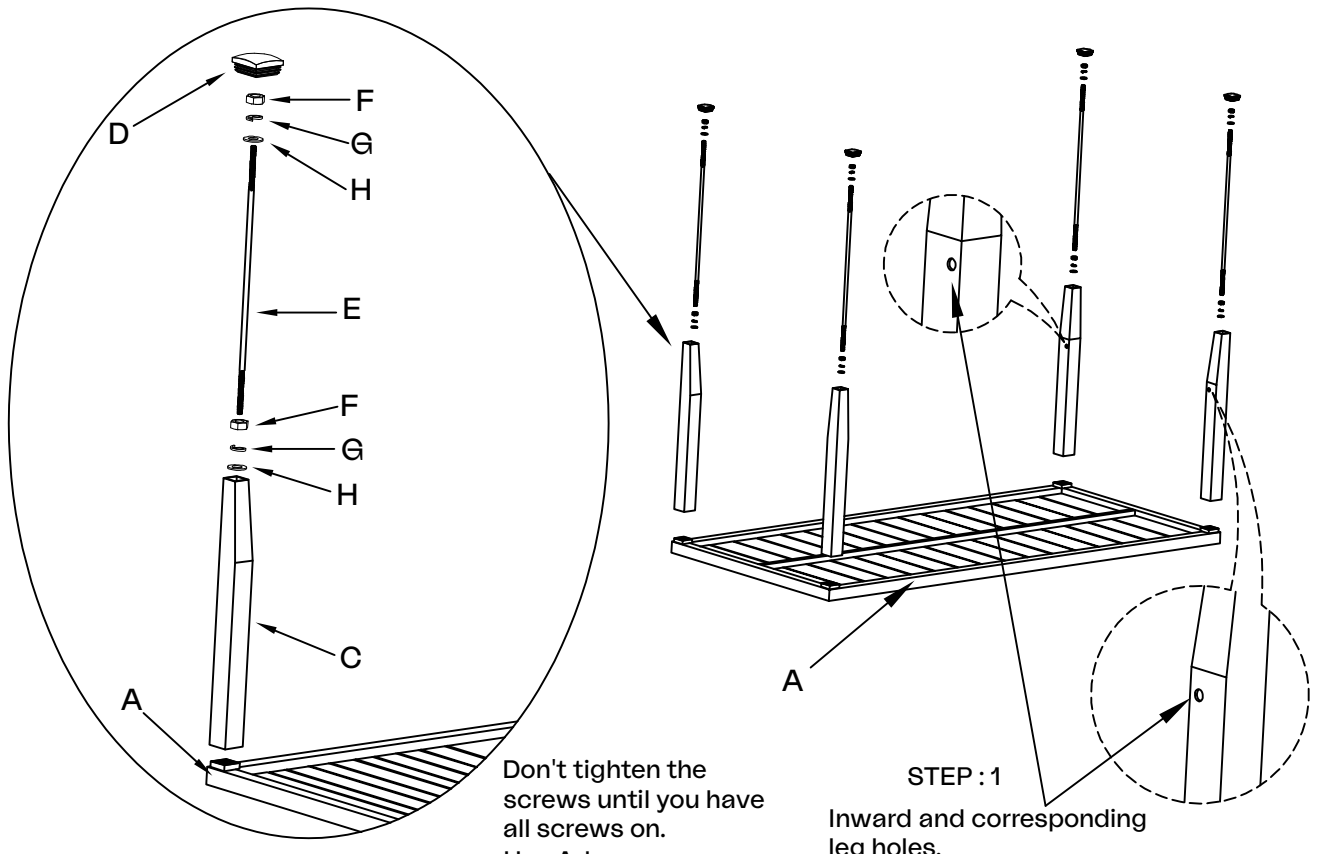

A	B	C	D	E	F	G	H
					A-bag screws		
							
1PC	2PCS	2PCS	4PCS	4PCS	8PCS	8PCS	8PCS
I	J	K	L				
	B-bag screws						
	 M6*20						
1PC	4PCS	1PC	1PC				

Don't tighten the screws until you have all screws on.
Use A-bag screws

STEP: 1
Inward and corresponding leg holes.

Brafab

Assembly instruction

Chelles 143x65

Article number: 4646-8/
4646-5/4646-72

Don't tighten the
screws until you have
all screws on.
Use B-bag screws