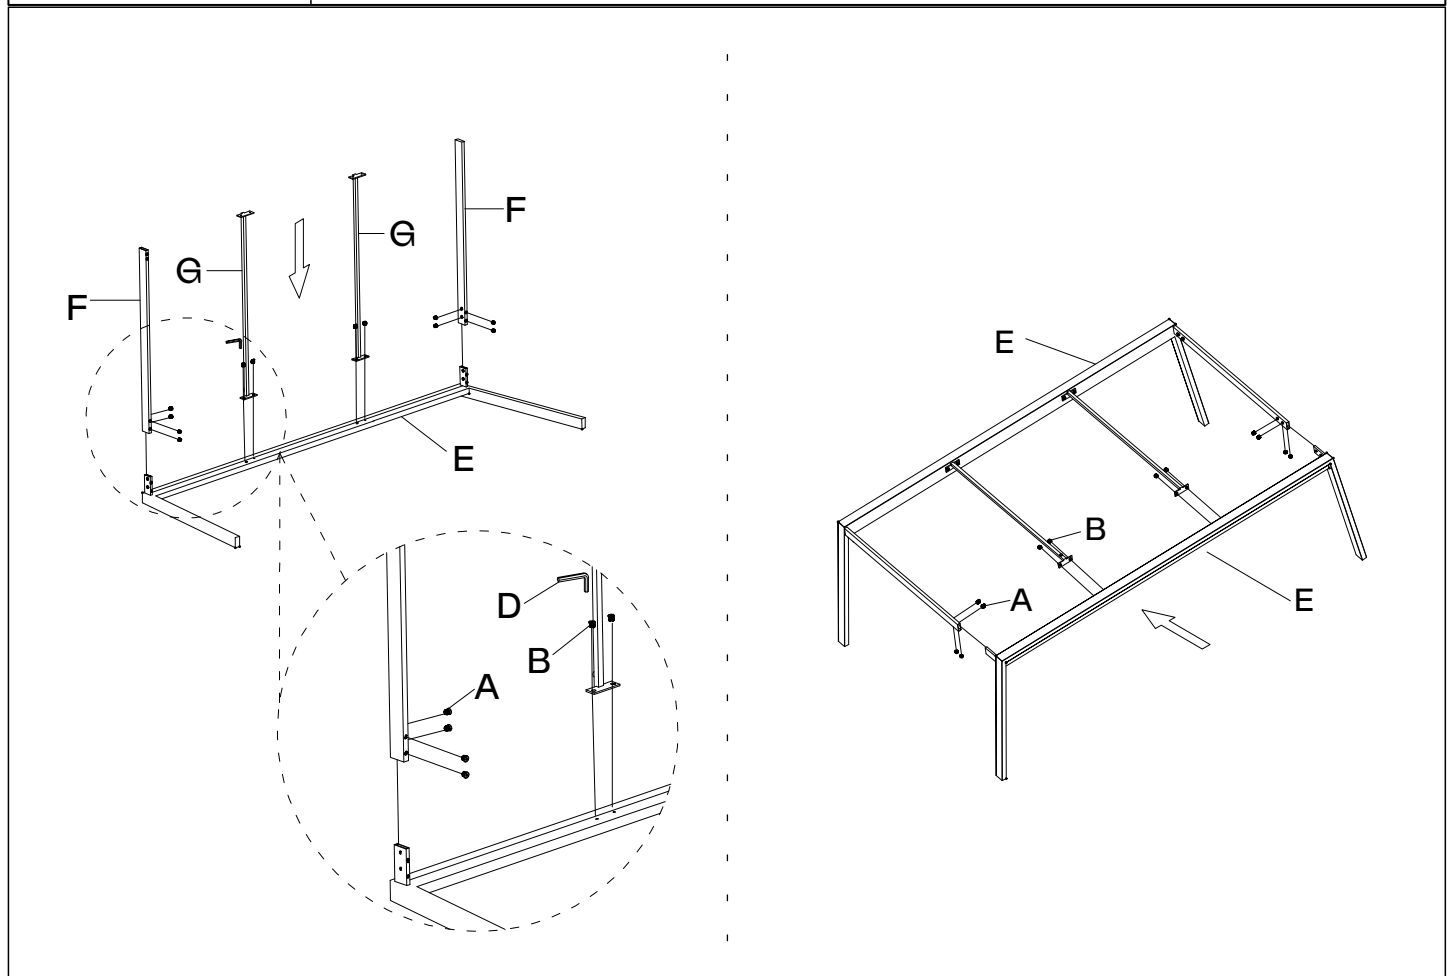

Assembly instruction

A	B	C	D	E	F	G
A bag  M6*8mm	B bag  M6*12mm					
16PCS	8PCS	10PCS	1PCS	2PCS	2PCS	2PCS

H

1PCS

Brafab

Assembly instruction

Lyra table 220*100 with glass

Article number:8608-8-21