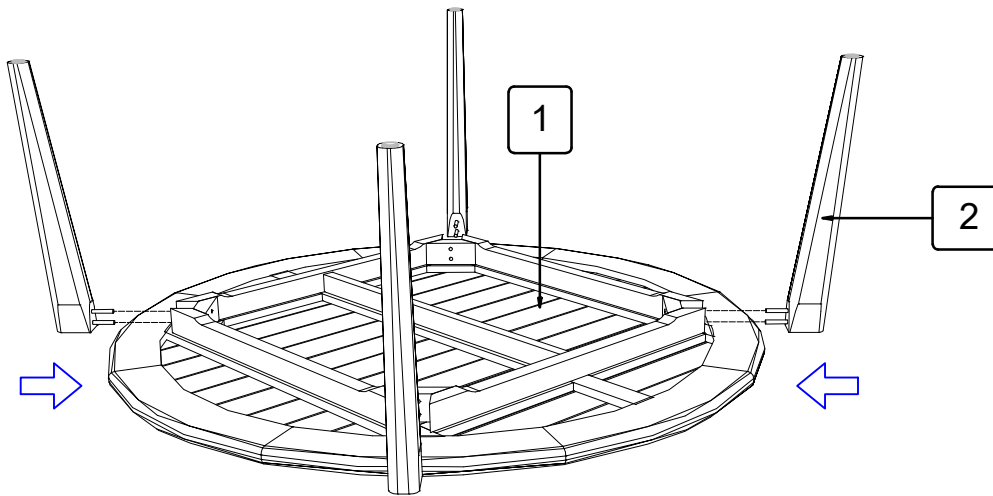

Brafab

ASSEMBLY INSTRUCTION - 4167/LILJA ROUND DINING TABLE Ø165/73 CM| TEAK

ASSEMBLED

PARTS

1

QTY = 1 Pcs

2

QTY = 4 Pcs

(A)

NUT M10 + RING
WASHER (8Pcs)

(B)

KEY (1Pcs)