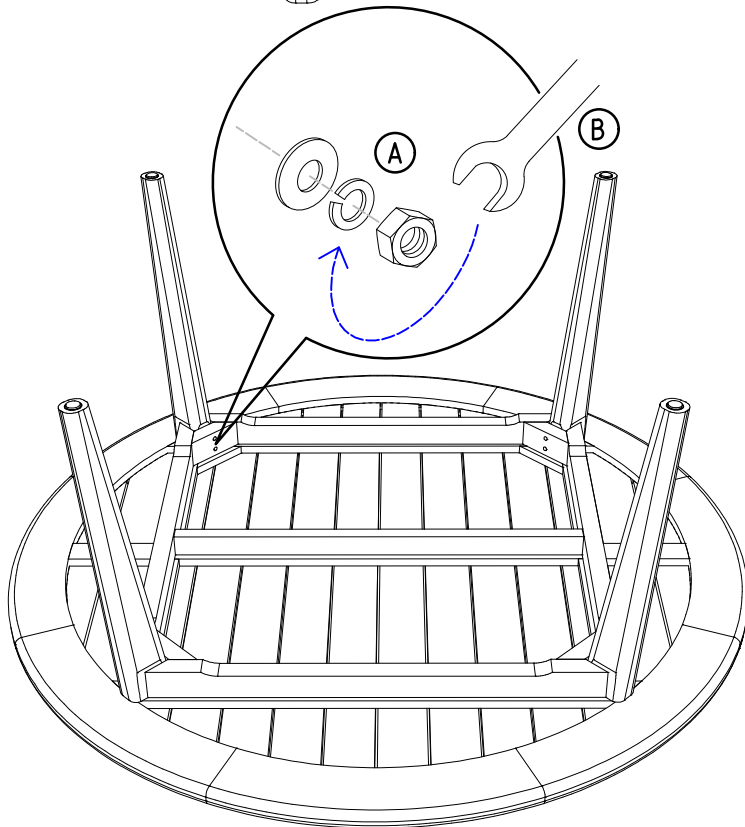

Brafab

ASSEMBLY INSTRUCTION - 4167/LILJA ROUND DINING TABLE Ø165/73 CM| TEAK

ASSEMBLED

PARTS

1

QTY = 1 Pcs

2

QTY = 4 Pcs

(A)

NUT M10 + RING
WASHER (8Pcs)

(B)

KEY (1Pcs)