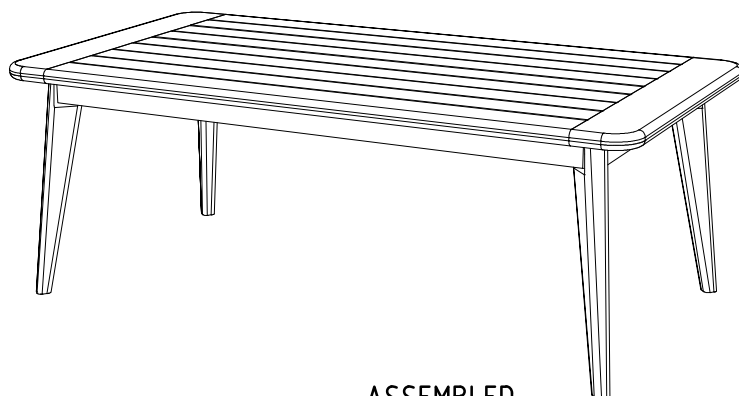

Brafab

ASSEMBLY INSTRUCTION - 4188/LILJA COFFEE TABLE W140/70/50 CM| TEAK

ASSEMBLED

PARTS

1

QTY = 1 Pcs

2

QTY = 4 Pcs