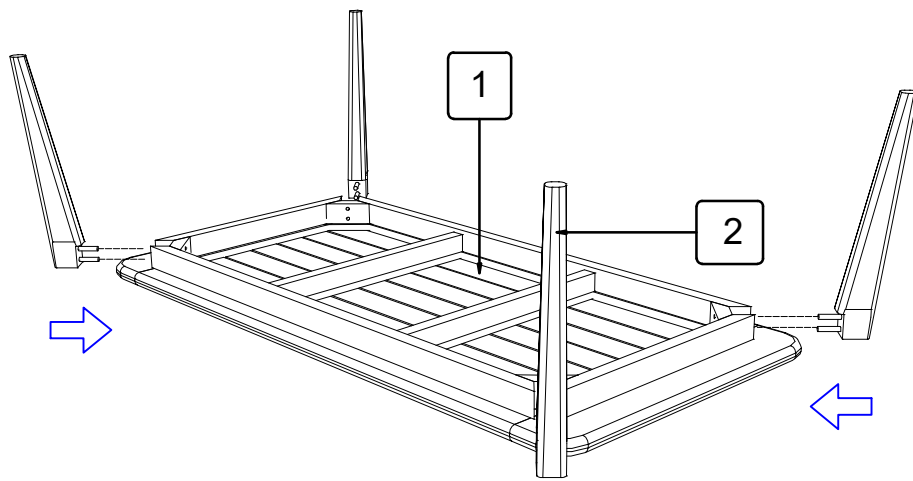

Brafab

ASSEMBLY INSTRUCTION - 4188/LILJA COFFEE TABLE W140/70/50 CM| TEAK

ASSEMBLED

PARTS

1

QTY = 1 Pcs

2

QTY = 4 Pcs

(A)

NUT M8 + RING
WASHER (8Pcs)

(B)

KEY (1Pcs)