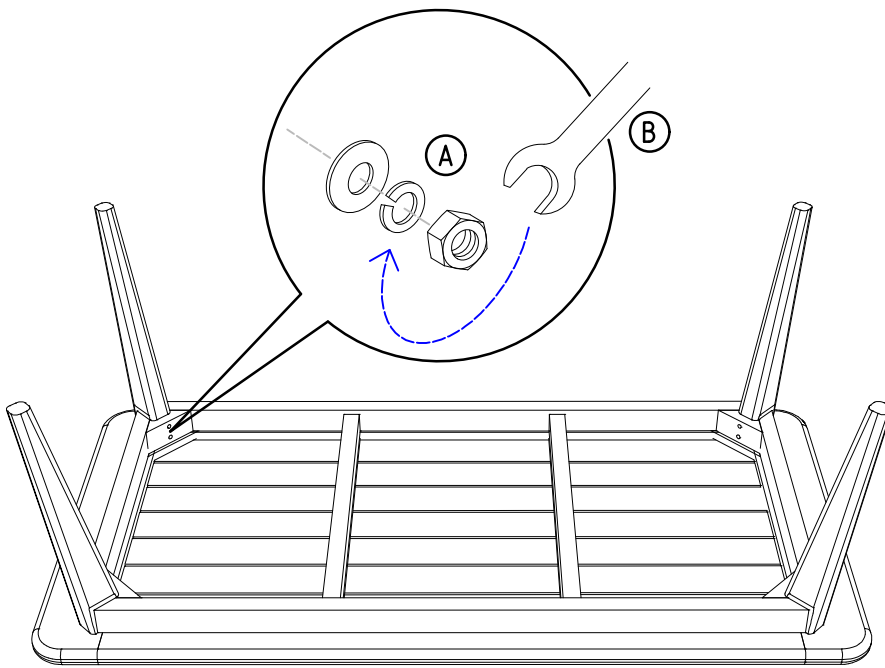

Brafab

ASSEMBLY INSTRUCTION - 4188/LILJA COFFEE TABLE W140/70/50 CM| TEAK

ASSEMBLED

PARTS

1

QTY = 1 Pcs

2

QTY = 4 Pcs

(A)

NUT M8 + RING
WASHER (8Pcs)

(B)

KEY (1Pcs)